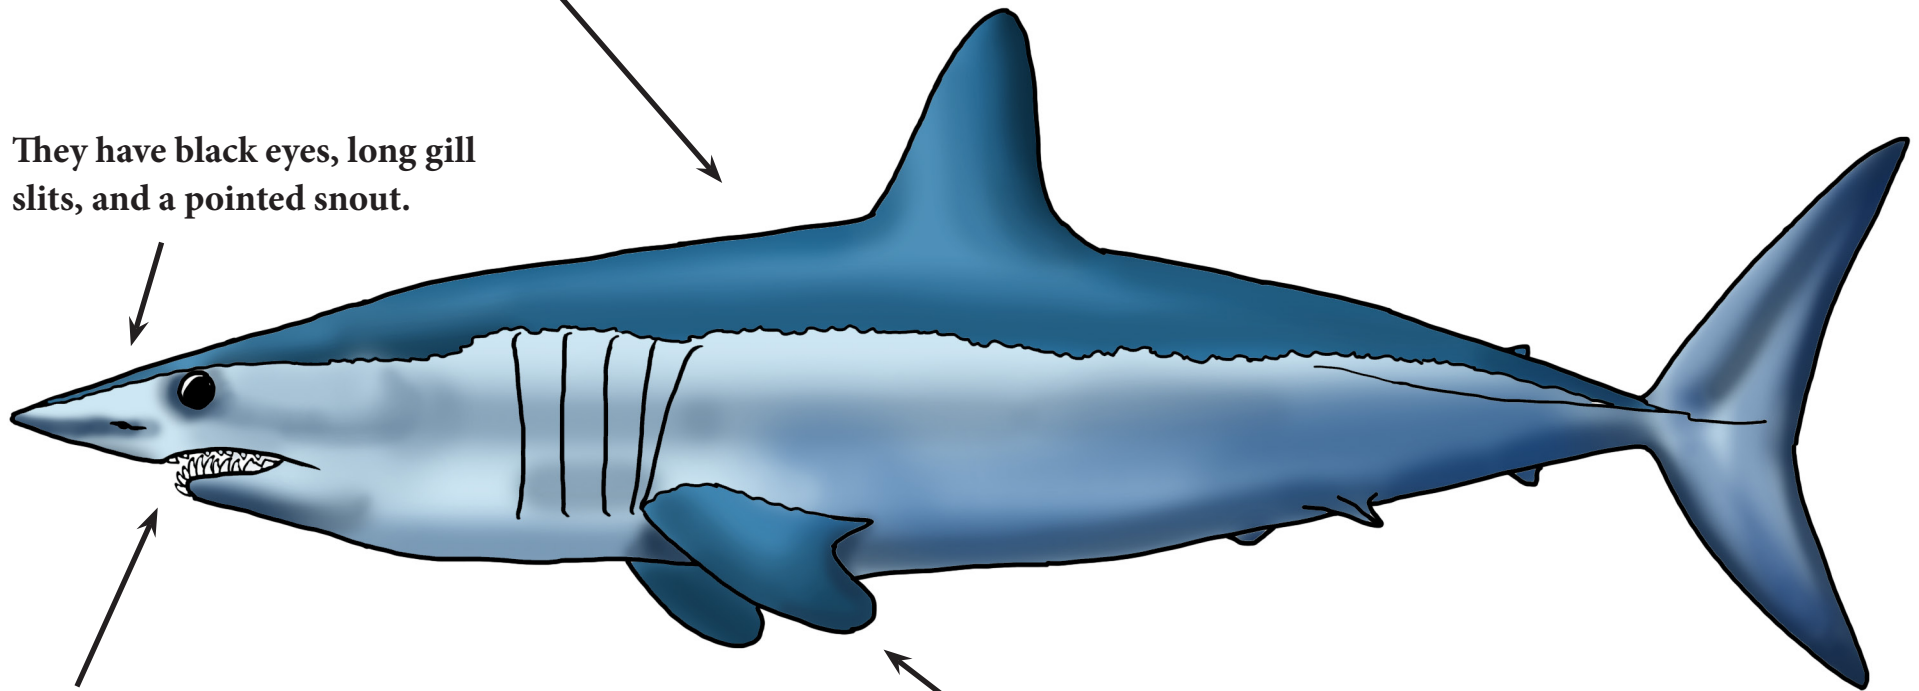

# Short-finned Mako Shark

*Isurus oxyrinchus*

They are dark (slate-colored) on top (dorsally) and white underneath. They have shimmering, metallic blue sides.

They can reach 13 feet (3.8 m) long and weigh up to 330 pounds (1450 kg).

They have black eyes, long gill slits, and a pointed snout.

They have lots of sharp teeth.

As their name implies, they have a relatively short dorsal and pectoral fins with rounded ends.